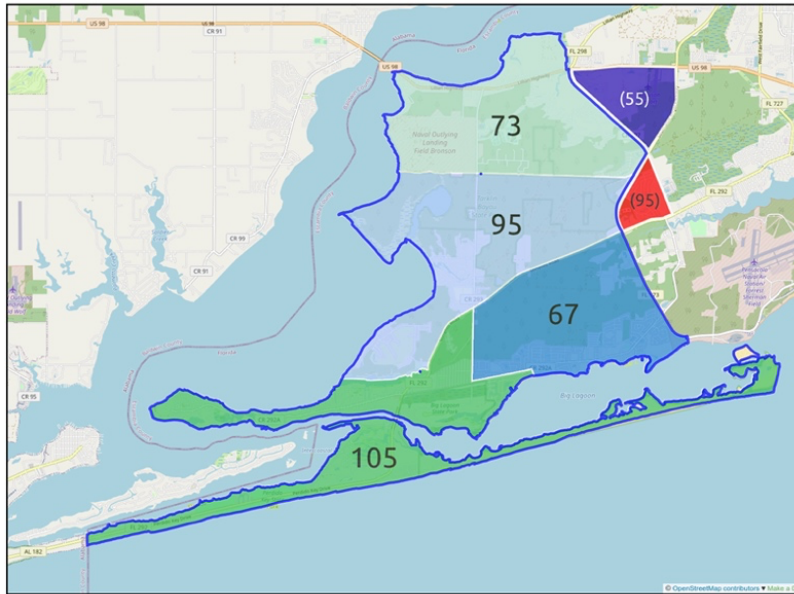

# Is Your Neighborhood Part of the Proposed Town of Perdido?

## Town of Perdido: Proposed Boundaries

WE ARE  
**PERDIDO**

Picture Source: We Are Perdido Legislative Study Submission: Appendix 4; 8/31/23

### Neighborhoods affected:

- All COAs/neighborhoods on Perdido Key
- Bayou Tarkiln Plantation
- Chandelle First
- Chanticleer
- Coral Creek One and Two
- Coral Village
- Crown Pointe
- Emerald Shores
- Grande Lagoon
- Grande Lagoon Lakes
- Grande Lagoon North
- Grande Lagoon Ranches
- Halcyon Shores
- Hampton Lake
- Harbour Point Condos
- Havburg Terrace
- Heritage Lakes South
- Heron's Forest
- Innerarity Grants
- Innerarity Heights
- Innerarity Isles
- Innerarity Point
- Kissimmee Pointe
- Lake Cook Estates
- Landfall
- Leeward
- Maui Garden
- Merlins Manor
- Millview Estates
- Navy Acres
- Nix Road
- North Chevalier
- Oak Court
- Oaks by the Sea
- Osprey Place
- Paradise Beach
- Perdido Bay Country Club Estates
- Perdido Bay Golf and Country Club
- Perdido Bay Villas
- Perdido Canal Area
- Perdido Club Cottages
- Perdido Estates
- Perdido Heights
- Perdido Pines
- Pine Lake Estates
- Quinavista
- Riola Place
- Seaglades
- Shorewood
- Snug Harbour Condominium
- Sunburst
- Sunset Bayou
- Tarkiln Oaks Estates
- Tarkiln Ridge Estates
- The Estates at Emerald Shores
- The Preserve at Crown Pointe
- Townhomes of Grande Lagoon
- Treasure Hill Park
- Weekley Bayou
- Willow Lakes Estates
- Windward Cove
- Wingate
- Woodbridge Manor